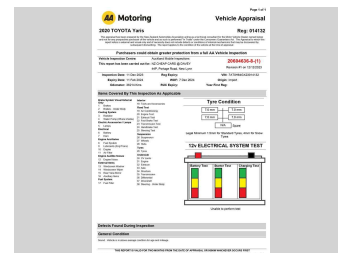

2020 Toyota yaris 1.5L PETROL HYBRID

Purchase Price **$20,984**
Includes GST
Excludes on-road costs of $695

Finance may be available on this vehicle. Ask one of our friendly staff for more information.

Gain peace of mind with Mechanical Breakdown Insurance. **Ask us how.**

1. **Top features**
2. » AA Appraised
   - » ABS Braking
   - » Air Conditioning
   - » Auto Lights
   - » CD Player
   - » Central Locking
   - » Chain Driven
   - » Child seat anchor poin...
   - » Climate Control
   - » Cruise Control
   - » Digital Display
   - » Electric Mirrors (Retr...
   - » Electric Windows
   - » Fog Lights
   - » Rear Wiper
   - » Remote Key
   - » Remote Locking
   - » Reverse Camera

Body Style
5 door, Hatchback

Odometer
36,212 km

Engine
1490 cc, Hybrid

Fuel Type
Hybrid

Transmission
Automatic, Front Wheel

Wheels
14", Custom Alloys

VIN
7AT0H64GX23014132

Interior
Black, Cloth

Based on 2023 VSRR rating

Reg No.
-

Ext Colour
Pink

History
-

Seats
5 seats, Fabric

CO2 Emissions
★★★★☆
65 grams/km

Energy Economy
★★★★☆
Annual fuel cost of $1,100
2.8L per 100km

Cost per year is an estimate based on petrol price of $2.80 per litre and an average distance of 14000 km. Emissions and Energy Economy figures standardised to 3P WLTP.

Stock ID: 3753