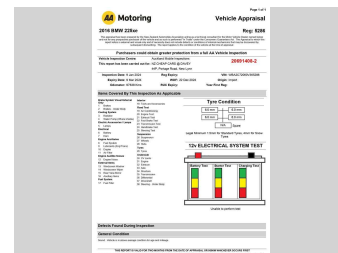

2016 BMW 225Xe M Sport/PHEV

Purchase Price

\$12,984

Includes GST
Excludes on-road costs of \$695

Finance may be available on this vehicle. Ask one of our friendly staff for more information.

Gain peace of mind with Mechanical Breakdown Insurance. **Ask us how.**

Body Style
5 door, Hatchback

Odometer
97,636 km

Engine
1490 cc, Plug-In Hybrid

Fuel Type
Plug-in hybrid

Transmission
Automatic

Wheels
16", Factory Alloys

VIN
WBA2C72060V365286

Interior
Black, Cloth

Safety

Based on 2023 VSRR rating

Reg No.
-

Ext Colour
White

History
-

Seats
5 seats, Leather

CO2 Emissions
★★★★☆

Energy Economy
☆☆☆☆☆☆