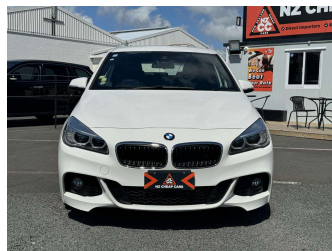

2016 BMW 225Xe M Sport/PHEV

Purchase Price

\$12,984

Includes GST
Excludes on-road costs of \$695

Finance may be available on this vehicle. Ask one of our friendly staff for more information.

Gain peace of mind with Mechanical Breakdown Insurance. **Ask us how.**

Body Style
5 door, Hatchback

Odometer
97,636 km

Engine
1490 cc, Plug-In Hybrid

Fuel Type
Plug-in hybrid

Transmission
Automatic

Wheels
16", Factory Alloys

VIN
WBA2C72060V365286

Interior
Black, Cloth