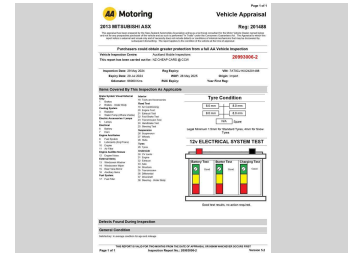

2013 Mitsubishi RVR

Purchase Price **$11,984**

Includes GST
Excludes on-road costs of $695

Finance may be available on this vehicle. Ask one of our friendly staff for more information.

Gain peace of mind with Mechanical Breakdown Insurance. **Ask us how.**

1. **Top features**
2. » AA Appraised
   - » ABS Braking
   - » Air Conditioning
   - » Auto Lights
   - » Central Locking
   - » Chain Driven
   - » Electric Mirrors
   - » Electric Windows
   - » Rear Wiper
   - » Remote Key
   - » Remote Locking
   - » Reverse Camera

Body Style
5 door, RV/SUV

Odometer
96,059 km

Engine
1798 cc, Internal Combustion

Fuel Type
Petrol

Transmission
Automatic

Wheels
-

VIN
7AT0CJ1KX24201488

Interior
-

Safety
-

Reg No.
-

Ext Colour
Red

History
-

Seats
5 seats, Fabric

CO2 Emissions
-

Energy Economy
-

Stock ID: 5580

NZ Cheap Cars | Phone 0800 457 836 | Email sales@nzcheapcars.co.nz
500 Ellerslie-Panmure Highway, Mount Wellington, Auckland 1060, New Zealand
www.nzcheapcars.co.nz